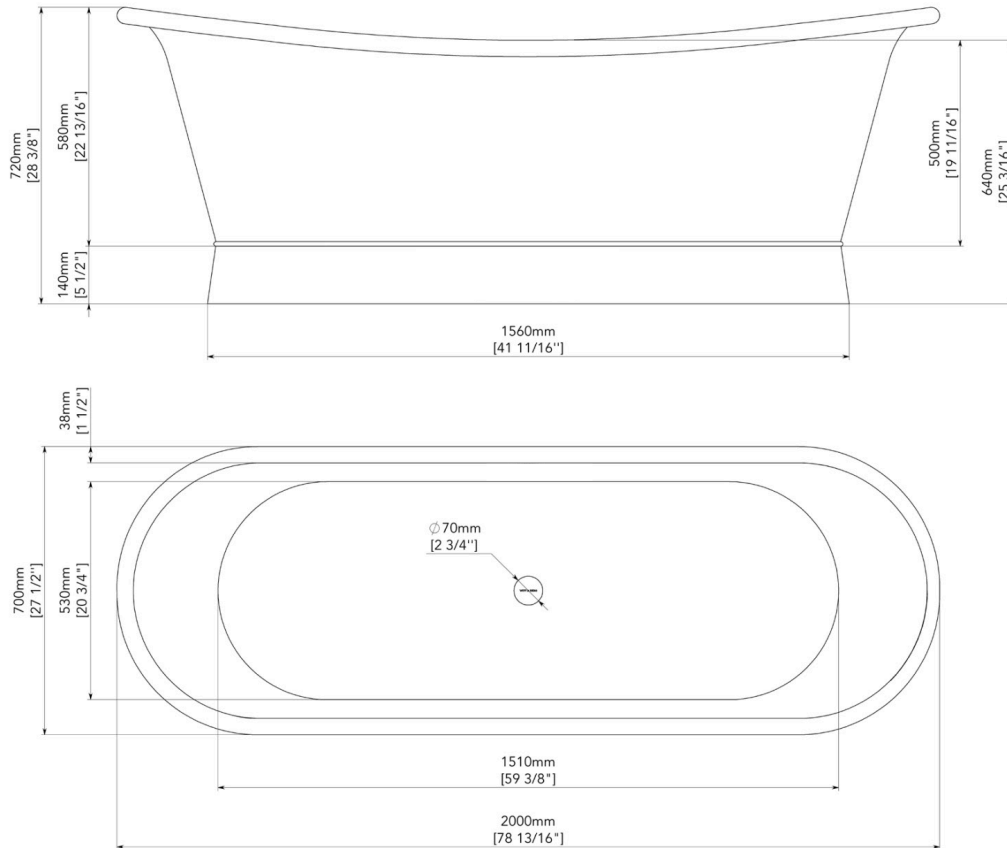

## TECHNICAL SPECIFICATION SHEET

Kensington Bath 2000mm

### Product Dimensions

Length (mm):	2000
Width (mm):	700
Height (mm):	720
Nett Weight (kg):	49.5≈

### Packaging Dimensions

#### Corrugated Box/Wooden Box

Length (mm):	2110
Width (mm):	800
Height (mm):	910
Gross Weight (kg):	80/110≈