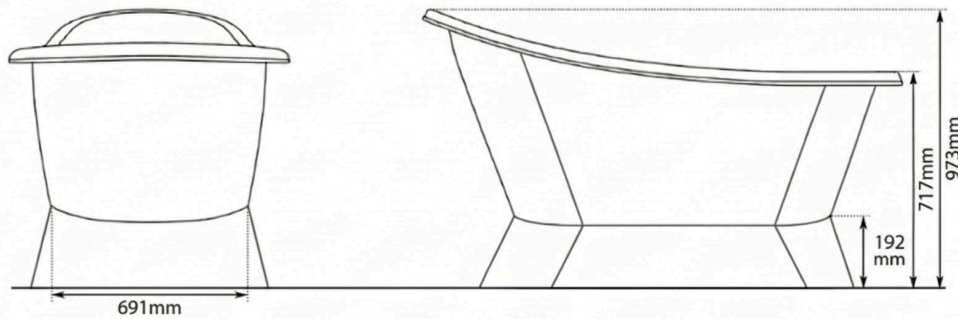

HERITAGE HARDWARE

Sales Code: Lancaster Bath BC-PC

Description: Black Charcoal & Polished Copper Pedestal Bath

Product Dimensions

Length (mm): 1600
Width (mm): 935
Height (mm): 937
Nett Weight (kg): 48.5≈

Packaging Dimensions

Corrugated Box/Wooden Box

Length (mm): 1720
Width (mm): 1050
Height (mm): 1050
Gross Weight (kg): 65/95≈

Product Details

Product Material: Pure Copper
Volume (Ltr): 250
Waste Included: No
Material Thickness: 16 Gauge
Code: LB-BC-PC