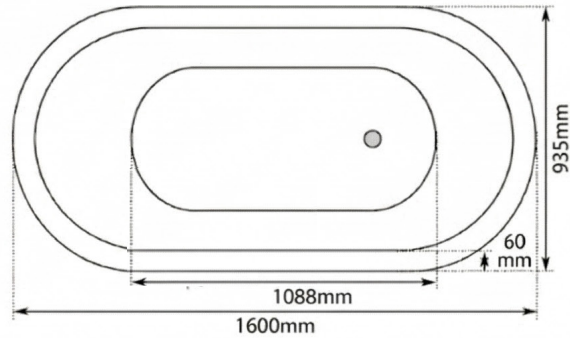

HERITAGE HARDWARE

Sales Code: Lancaster Bath BC-PC

Description: Black Charcoal & Polished Copper Pedestal Bath

Product Dimensions

Length (mm): 1600
Width (mm): 935
Height (mm): 937
Nett Weight (kg): 48.5≈

Packaging Dimensions

Corrugated Box/Wooden Box

Length (mm): 1720
Width (mm): 1050
Height (mm): 1050
Gross Weight (kg): 65/95≈

Product Details

Product Material: Pure Copper
Volume (Ltr): 250
Waste Included: No
Material Thickness: 16 Gauge
Code: LB-BC-PC