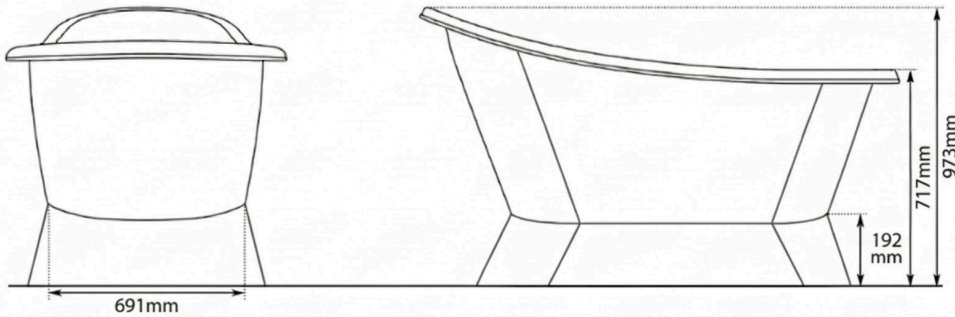

HERITAGE HARDWARE

Sales Code: Lancaster Bath PB-PB
Description: Polished Brass Pedestal Bath

Product Dimensions

Length (mm): 1600
Width (mm): 935
Height (mm): 937
Nett Weight (kg): 48.5≈

Packaging Dimensions

Corrugated Box/Wooden Box

Length (mm): 1720
Width (mm): 1050
Height (mm): 1050
Gross Weight (kg): 65/95≈

Product Details

Product Material: Pure Brass
Volume (Ltr): 250
Waste Included: No
Material Thickness: 16 Gauge
Code: LB-PB-PB