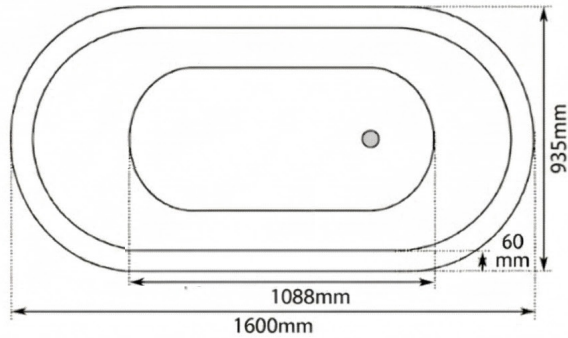

HERITAGE HARDWARE

Sales Code: Lancaster Bath PB-PB
Description: Polished Brass Pedestal Bath

Product Dimensions

Length (mm): 1600
Width (mm): 935
Height (mm): 937
Nett Weight (kg): 48.5≈

Packaging Dimensions

Corrugated Box/Wooden Box

Length (mm): 1720
Width (mm): 1050
Height (mm): 1050
Gross Weight (kg): 65/95≈

Product Details

Product Material: Pure Brass
Volume (Ltr): 250
Waste Included: No
Material Thickness: 16 Gauge
Code: LB-PB-PB