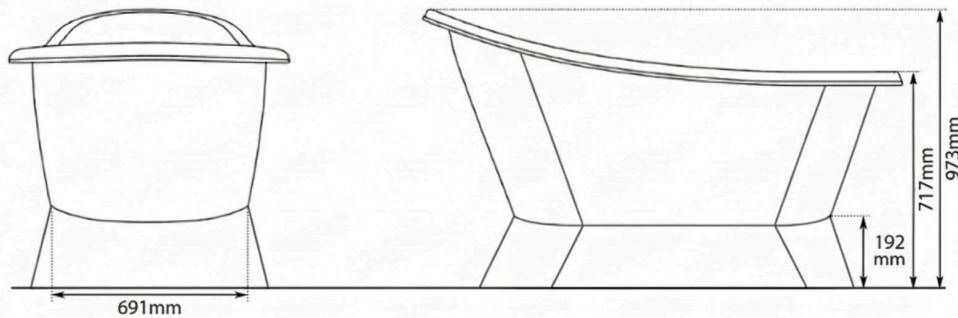

HERITAGE HARDWARE

Sales Code: Lancaster Bath PC-PC

Description: Polished Brass & White Enamel Pedestal Bath

Product Dimensions

Length (mm): 1600
Width (mm): 935
Height (mm): 937
Nett Weight (kg): 48.5≈

Packaging Dimensions

Corrugated Box/Wooden Box

Length (mm): 1720
Width (mm): 1050
Height (mm): 1050
Gross Weight (kg): 65/95≈

Product Details

Product Material: Pure Copper
Volume (Ltr): 250
Waste Included: No
Material Thickness: 16 Gauge
Code: LB-PC-PC