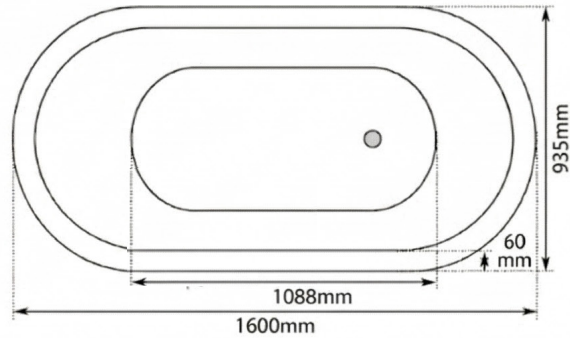

HERITAGE HARDWARE

Sales Code: Lancaster Bath PC-PC

Description: Polished Brass & White Enamel Pedestal Bath

Product Dimensions

Length (mm): 1600
Width (mm): 935
Height (mm): 937
Nett Weight (kg): 48.5≈

Packaging Dimensions

Corrugated Box/Wooden Box

Length (mm): 1720
Width (mm): 1050
Height (mm): 1050
Gross Weight (kg): 65/95≈

Product Details

Product Material: Pure Copper
Volume (Ltr): 250
Waste Included: No
Material Thickness: 16 Gauge
Code: LB-PC-PC