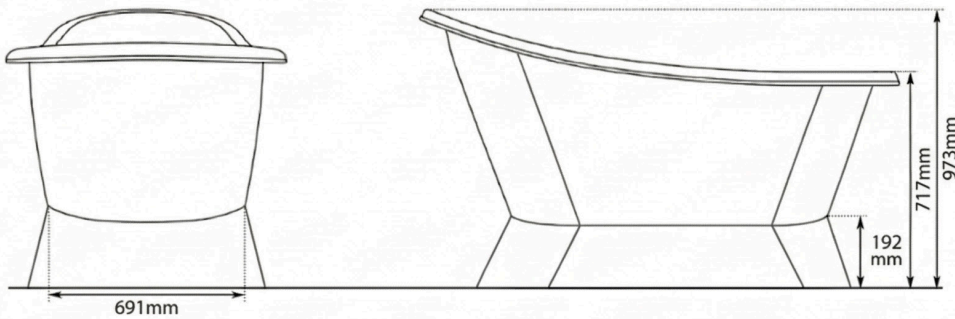

HERITAGE HARDWARE

Sales Code: Lancaster Bath WE-PC

Description: White Enamel & Polished Copper Pedestal Bath

Product Dimensions

Length (mm):	1600
Width (mm):	935
Height (mm):	937
Nett Weight (kg):	48.5≈

Packaging Dimensions

Corrugated Box/Wooden Box

Length (mm):	1720
Width (mm):	1050
Height (mm):	1050
Gross Weight (kg):	65/95≈

Product Details

Product Material:	Pure Copper
Volume (Ltr):	250
Waste Included:	No
Material Thickness:	16 Gauge
Code:	LB-WE-PC