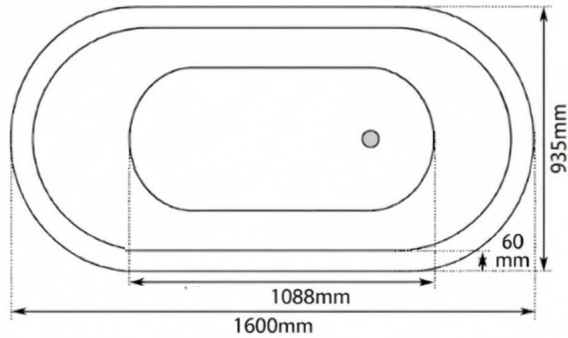

HERITAGE HARDWARE

Sales Code: Lancaster Bath WE-PC

Description: White Enamel & Polished Copper Pedestal Bath

Product Dimensions

Length (mm):	1600
Width (mm):	935
Height (mm):	937
Nett Weight (kg):	48.5≈

Packaging Dimensions

Corrugated Box/Wooden Box

Length (mm):	1720
Width (mm):	1050
Height (mm):	1050
Gross Weight (kg):	65/95≈

Product Details

Product Material:	Pure Copper
Volume (Ltr):	250
Waste Included:	No
Material Thickness:	16 Gauge
Code:	LB-WE-PC